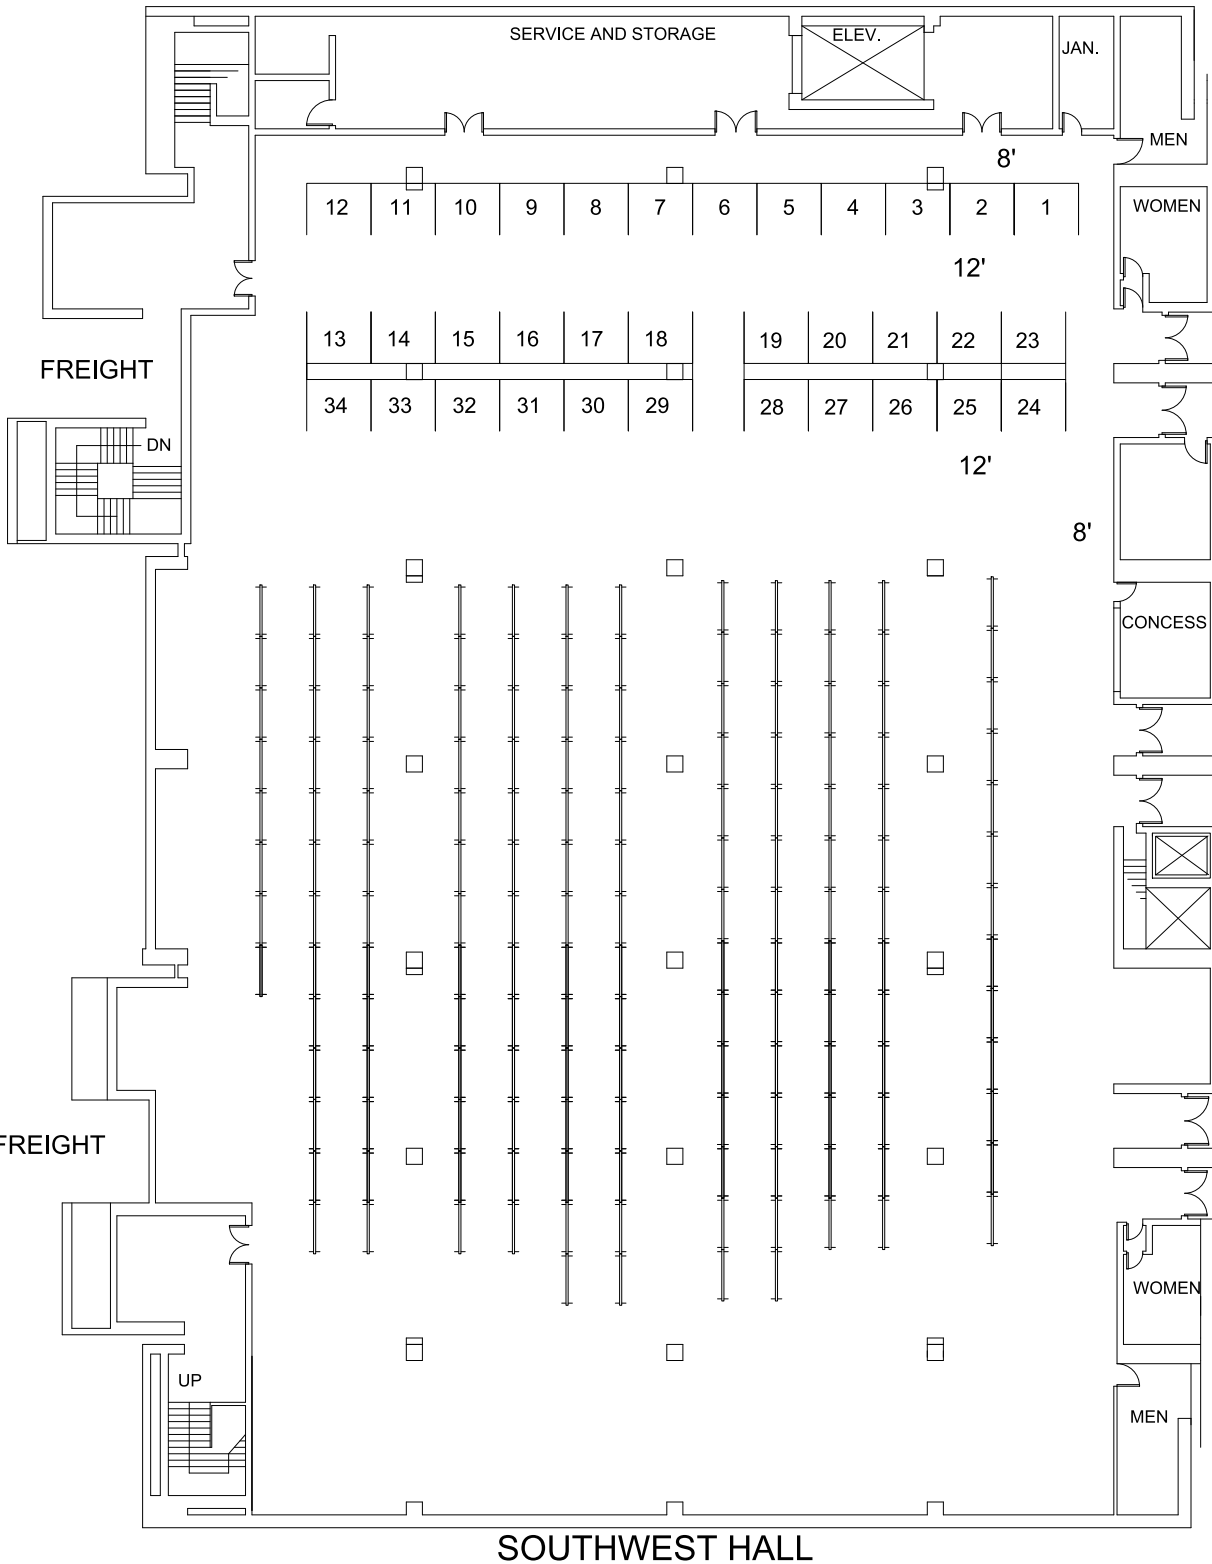

IEEE

July 9-14, 2006

Convention Services
of the Southwest

1239 Bellamah NW, Suite A
Albuquerque, NM 87104
Phone: (505) 243-9889
Fax: (505) 243-8197

SHOW LEGEND & BOOTH COUNT

34-8X10 BOOTHS.
155-POSTERBOARDS

SYMBOLS

- = WALL OUTLET
- = COLUMN
- = ELECTRIC/COMM PORT
- = FIRE EXTINGUISHER

REVISIONS		
No	DATE	INITIAL
1	03/13/06	LCF
2	05/19/06	ECB
3	00	00
4	00	00
5	00	00
6	00	00
7	00	00
8	00	00
9	00	00
10	00	00

SHOW NAME

IEEE

LOCATION

Convention Center
SW Hall
Albuquerque, NM

SHOW DATES

July 9-14, 2006

JOB NO **000**

FILE NAME **IEEE06**