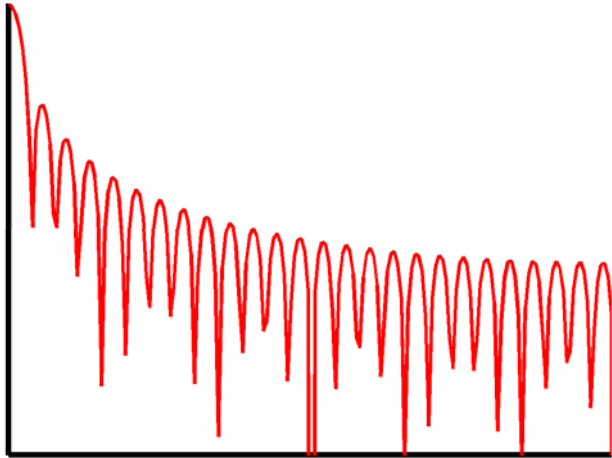

ECE/CS 412 Introduction to Computer Graphics
Pradeep Sen

Flutter
Shutter:
Coded Filter

Comparison

Short Exposure

Long Exposure

Coded Exposure

Slide courtesy Ramesh Raskar (MERL)

ECE/CS 412 Introduction
Pradeep Sen