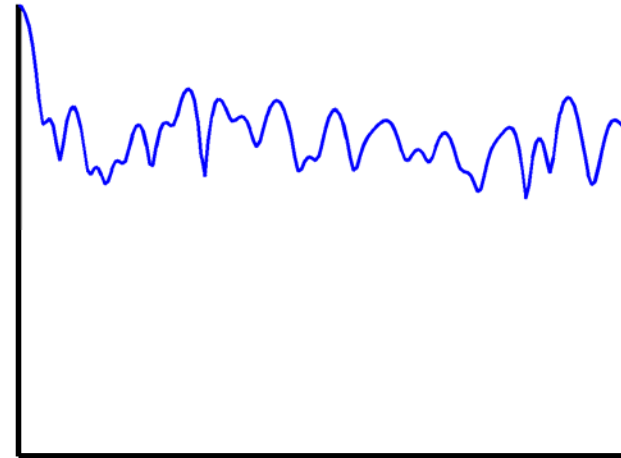

ECE/CS 412 Introduction to Computer Graphics
Pradeep Sen

Flutter
Shutter:
Coded Filter

Comparison

Short Exposure

Long Exposure

Coded Exposure

Slide courtesy Ramesh Raskar (MERL)

ECE/CS 412 Introduction
Pradeep Sen