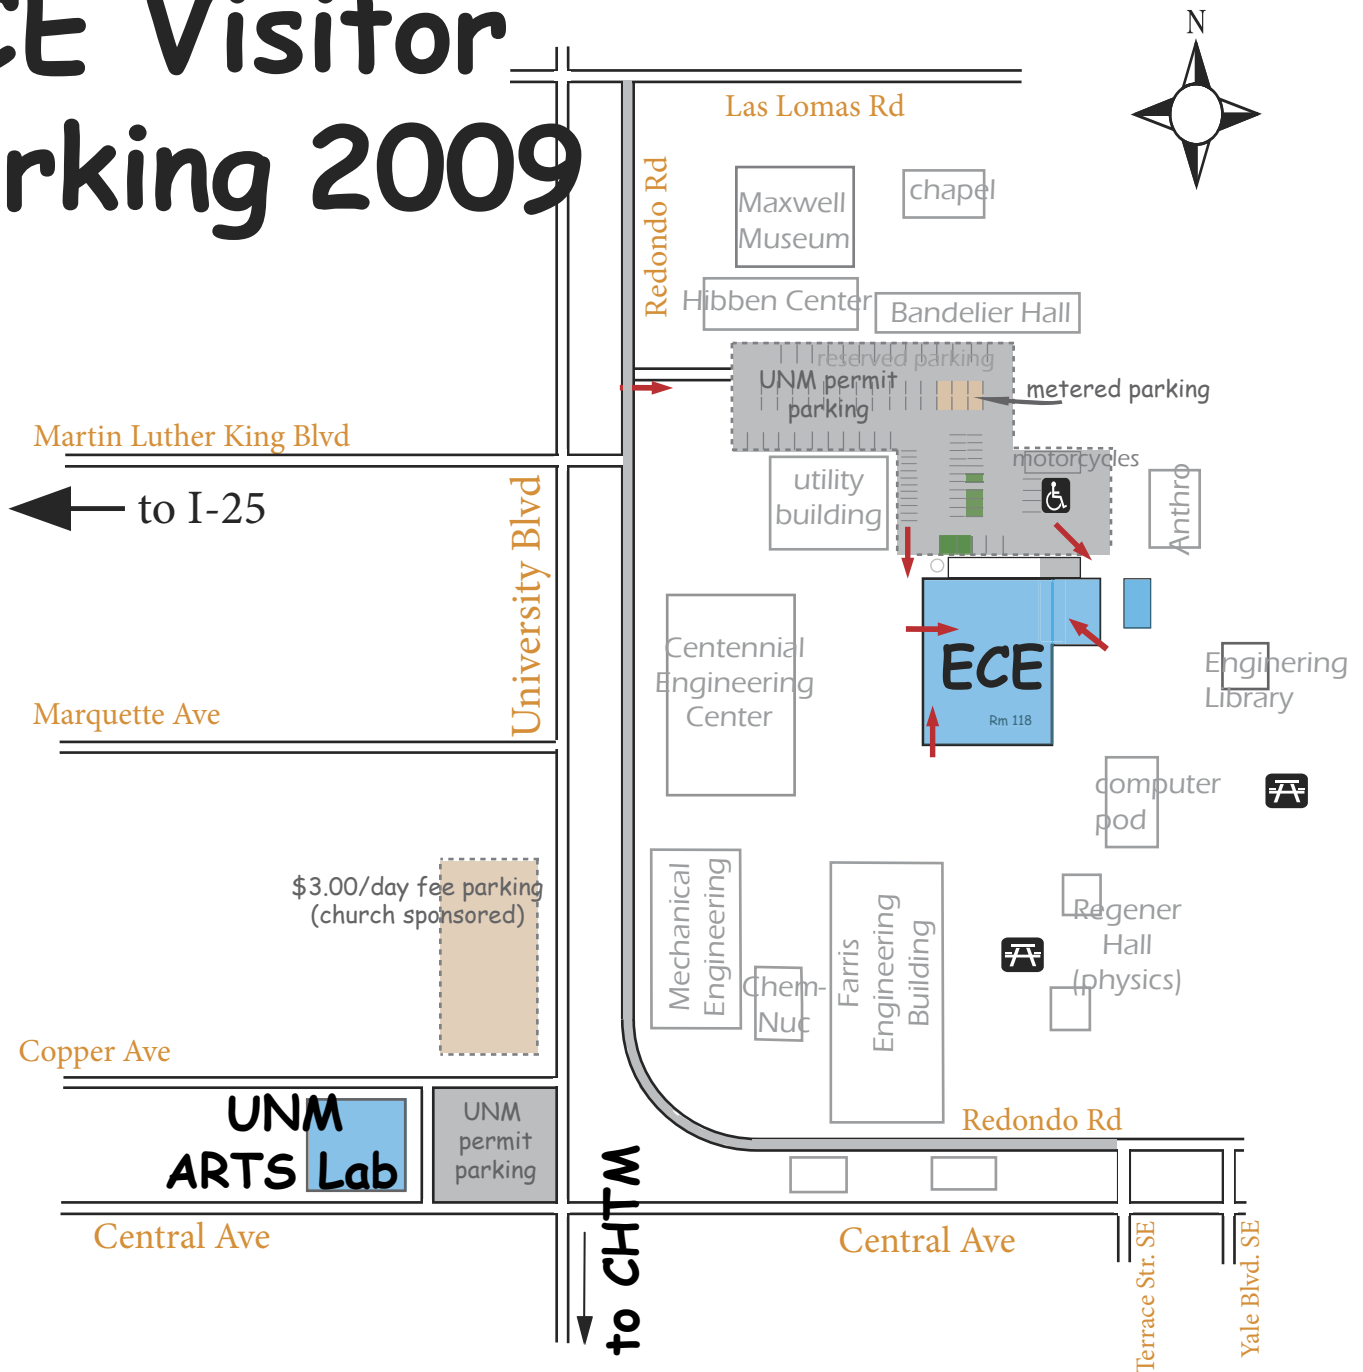

ECE Visitor Parking 2009

- ECE visitor parking (get permit in Room 125)
- UNM permit parking*
- ECE, ARTS Lab
- Meter parking
- Entrances to ECE building

(*Permits are needed for on-campus permit-parking spots through 8 p.m., weekends included)